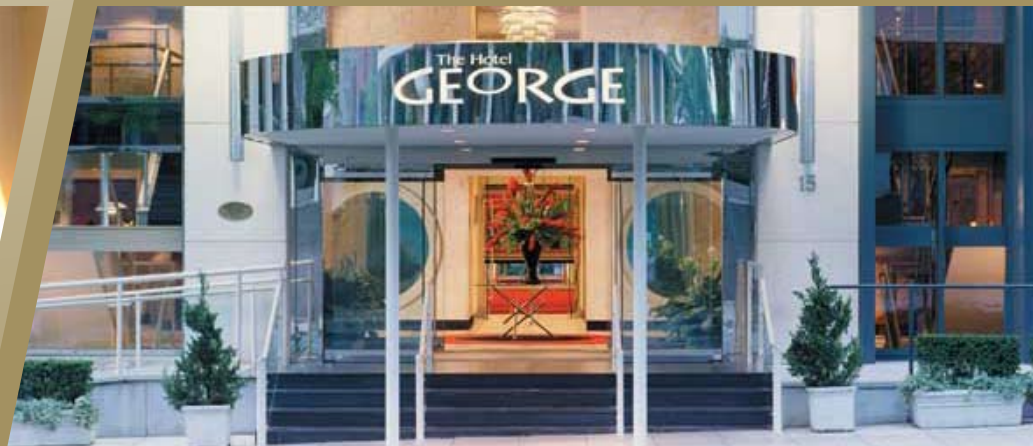

THE HOTEL
GEORGE

LEADING BY EXAMPLE