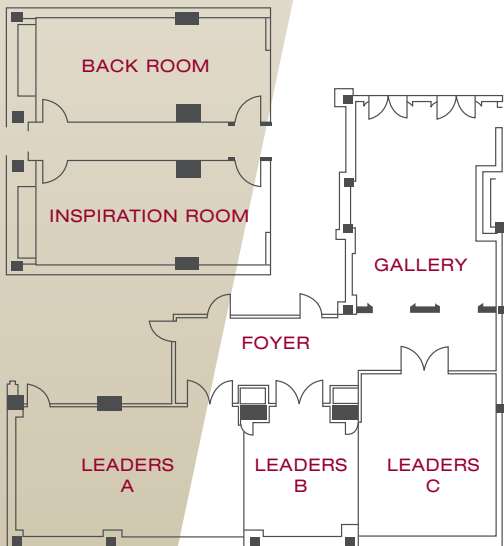

THE HOTEL
GEORGE

15 E Street NW Washington DC 20001

Tel Hotel 202 347 4200

Tel Sales 202 661 2708

Tel Reservations 800 576 8331

Fax Guests & Reservations 202 347 4213

Fax Sales & Administration 202 347 0359

Email Us sales@hotelgeorge.com

Book Us rooms@hotelgeorge.com

[Surf Us hotelgeorge.com](http://SurfUs.hotelgeorge.com)

Welcome to The Hotel George, an ultra-modern hotel that defines avant-garde accommodations in Washington DC. In a city where power moves like a high voltage current, The Hotel George is a vanguard of culture, where professional and casual are comfortable side by side, and where you can dive into the capital buzz, or simply get away from it all.

Like our namesake did more than 200 years ago, we're leading the way for others to follow. You coming?

CREATURE COMFORTS

- 139 Sleek and Immaculate Guest Rooms
- Twice Daily Maid Service
- Luxurious Marble Bathroom
- 300 Thread Count Egyptian Cotton Linen
- In-Room Complimentary High-Speed Internet Access
- On-Demand Movies, Nintendo and Bathroom Audio Speaker
- Two-Line Cordless/Speakerphone with Data Port/Voicemail
- In-room Refreshment Center
- Five-Foot Granite Topped Executive Desk
- Plush Terry Spa Robes
- Stereo CD Player
- Plasma TV and DVD Player
- Hair Dryer, Make Up Mirror
- Iron and Board, Signature Umbrella
- Complimentary Daily Newspaper
- Complimentary Shoeshine
- In-Room Dining Provided by *Bistro Bis*
- Valet Parking
- 24-Hour Complimentary Fitness Center with Men's and Women's Steam Rooms
- Pet Friendly
- Complete Business Center featuring two PC Computers with Internet Access and a Printer
- Executive Board Room, Meeting and Banquet Facilities with Catering Provided by *Bistro Bis*

SEE-AND-BE-SEEN

Dine with the locals at the award winning restaurant *Bistro Bis*. Chef Jeffrey Buben, a leader in his own right, offers a celebrated menu that features clever interpretations of classic French bistro fare. *Bistro Bis* welcomes diners with its sophisticated style, high-energy atmosphere and seamless service.

MEETING ROOM	DIMENSIONS	SQ. FT.	CEILING HT.	THEATRE	CLASSROOM	CONFERENCE	U-SHAPE	HOLLOW SQ.	ROUNDS	RECEPTION
GALLERY	18 x 29	522	19'0"	-	-	-	-	-	40	65
LEADERS A	30 x 19	570	9'6"	50	40	22	22	26	90	70
LEADERS B	15 x 16	240	9'6"	-	-	12	-	-	90	-
LEADERS C	18 x 23	414	9'6"	24	24	18	18	22	90	50
LEADERS A/B	45 x 16	810	9'6"	80	40	36	36	40	50	90
LEADERS A-C	52 x 19	1224	9'6"	120	60	46	46	50	80	150
BACK ROOM	13 x 26	414	8'4"	-	-	14	-	-	-	-
INSPIRATION ROOM	13 x 26	414	8'4"	20	18	16	16	16	20	30